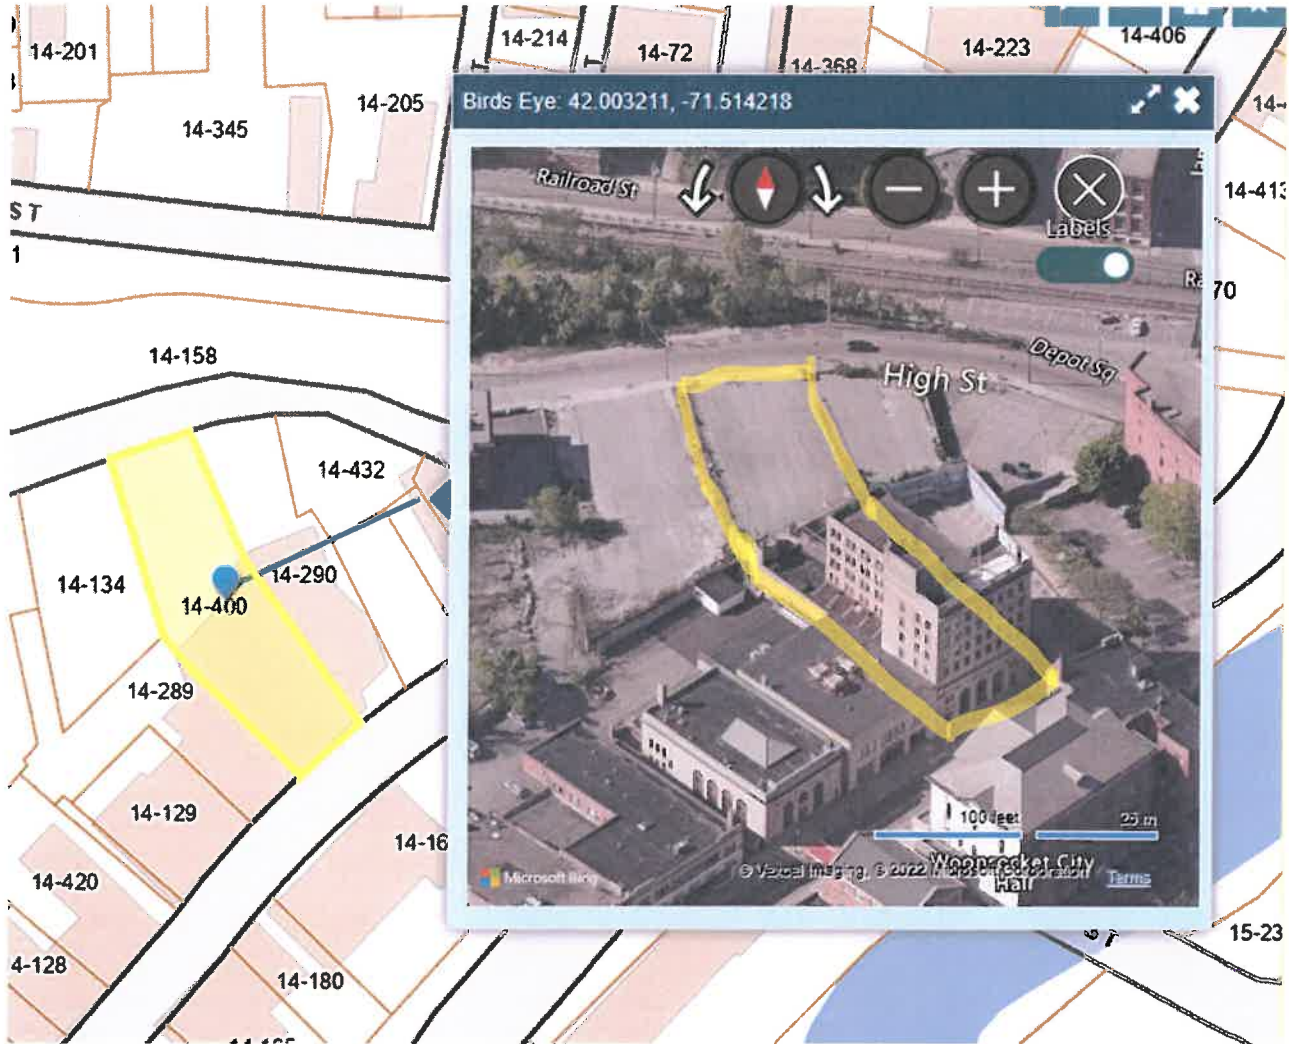

162 Main Street, Woonsocket, RI
GIS Map of Property

RAILROAD ST

14-141
1.21 Ac

14-158
2.91 Ac

HIGH ST

14-97
3750 sf

14-98
2825 sf

14-130
10000 sf

14-135
3000 sf

14-131
2000 sf

14-132
5000 sf

14-133
9858 sf

14-134
15001 sf

14-432
7917 sf

26' CITY R.O.W.

14-290
16092 sf